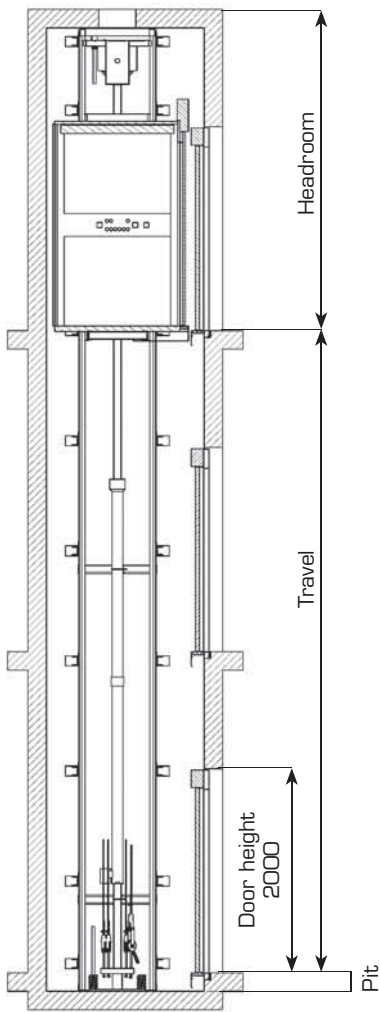

Vertical section