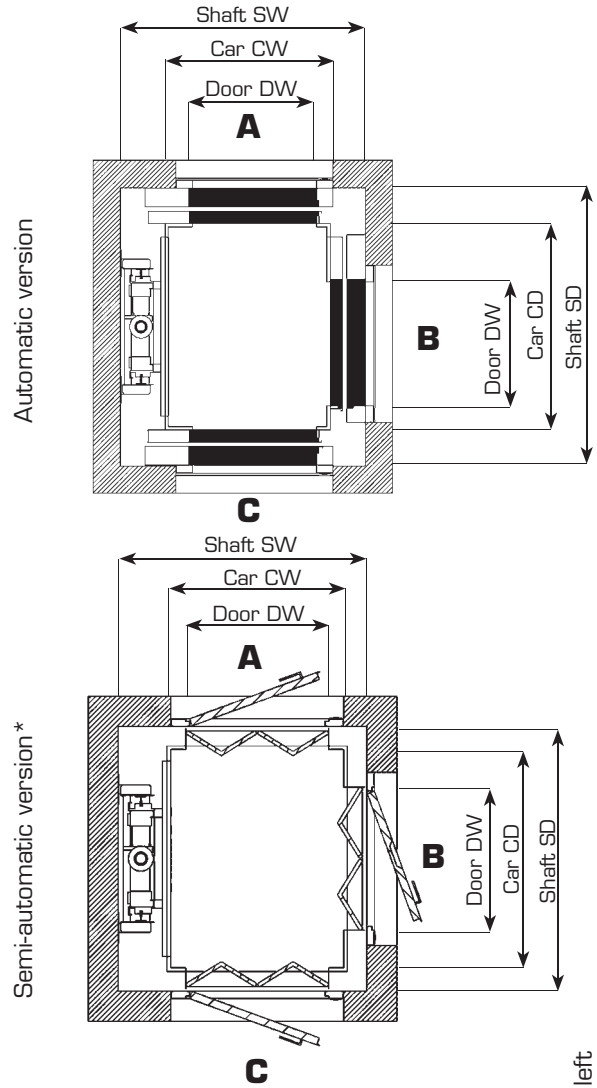

Wall mounted installation