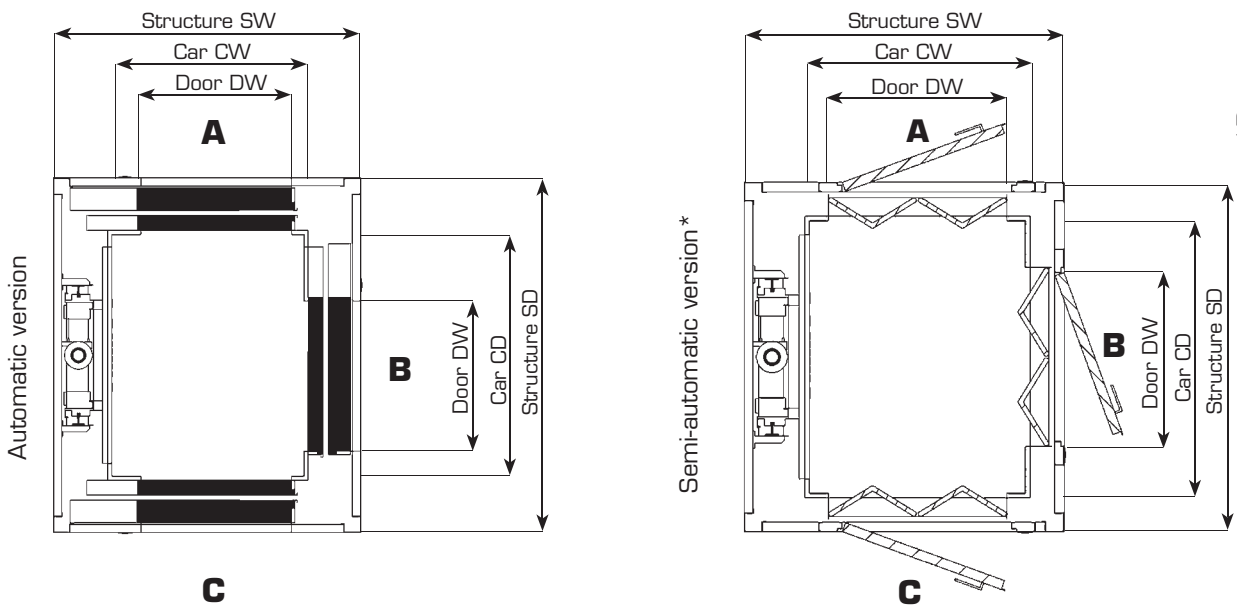

Technical characteristics

Overall dimensions

(special dimensions available on request)

Table of dimensions

Model	Entrance	Rated load (kg/Persons)	Car Height - 2100 mm		Doors Height 2000 mm	Wall mounted Shaft dimensions (mm)		Structure supported frame Frame dimensions (mm)		
			CW	CD	DW	SW x SD	SW x SD	SW x SD	SW x SD	
						Width x Depth		Width x Depth		
						2/3 panels	2 panels	3 panels	2 panels	3 panels
S	B	180/2	615	850	650	ND	ND	ND	ND	
E	A or C	280/3	750	1100	650	1200x1400	1200x1450	1250x1500	1200x1550	
E	AC	280/3	750	1100	650	1200x1540	1200x1620	1250x1640	1200x1730	
E	B	280/3	750	1100	650	1260x1250	1300x1250	1360x1350	1350x1350	
E	AB o BC*	280/3	750	1100	see project	on request	on request	on request	on request	
M	A or C	390/5	900	1250	750/800	1350x1550	1350x1600	1400x1650	1350x1700	
M	AC	390/5	900	1250	750/800	1350x1690	1350x1770	1400x1790	1350x1880	
M	B	390/5	900	1250	750/800	1410x1400	1450x1400	1510x1500	1500x1500	
M	AB o BC*	390/5	900	1250	see project	on request	on request	on request	on request	
L	A or C	480/6	1000	1350	800/900	1450x1650	1450x1700	1500x1750	1450x1800	
L	AC	480/6	1000	1350	800/900	1450x1790	1450x1870	1500x1890	1450x1980	
L	B	480/6	1000	1350	800/900	1510x1500	1550x1500	1610x1600	1600x1600	
L	AB or BC*	480/6	1000	1350	see project	on request	on request	on request	on request	

Daldoss is continuously developing and improving EasyLife range and reserves the right to alter specifications and dimensions without prior notice.

Vertical section

Wall mounted installation

Structure supported frame installation

*Door suspension right or left

Main dimensions (in mm)